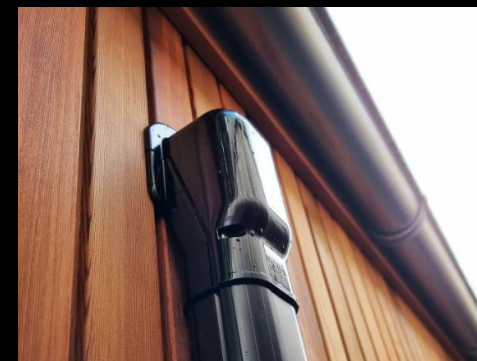

GALLERY

*Installation references in Australia, New Zealand and
United Kingdom*

GALLERY | SLIMDUCT SD – Black in
AUS/NZ

INABA DENKO®

Installed by **TEMPERCOOL AIR-CONDITIONING**

Installed by **Harrison Air Conditioning**

GALLERY | SLIMDUCT SD – Black in
AUS/NZ

INABA DENKO®

Installed by Premi air

Installed by Cool wave

GALLERY | SLIMDUCT SD – Black in
AUS/NZ

INABA DENKO®

Installed by **Dodds Heating & Cooling**

Installed by **Dodds Heating & Cooling**