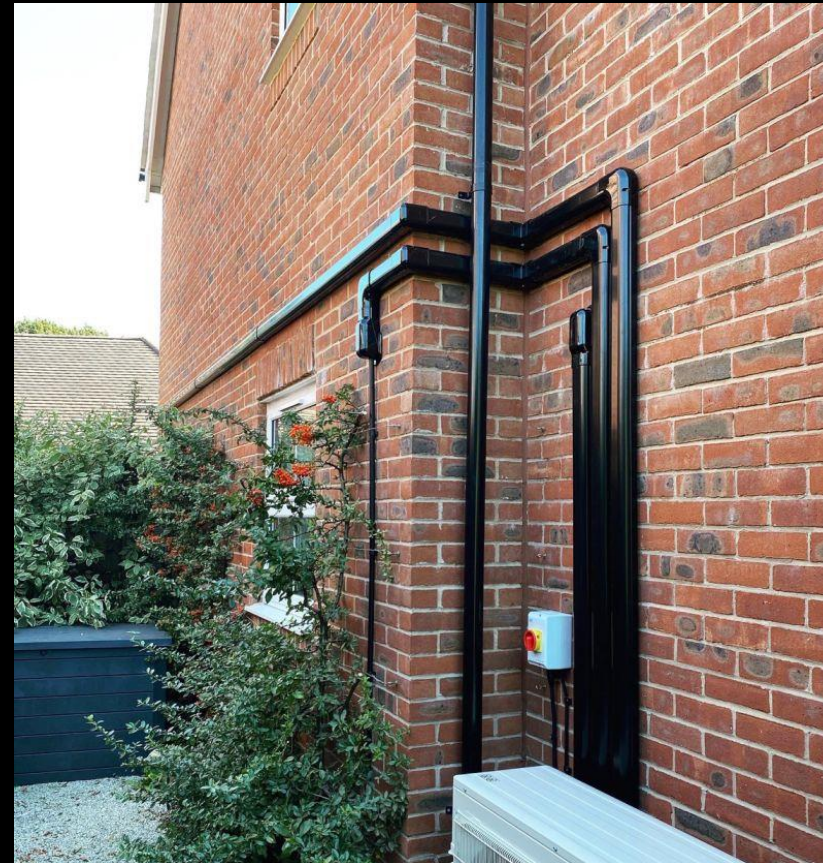

Installed by L&A Air Conditioning