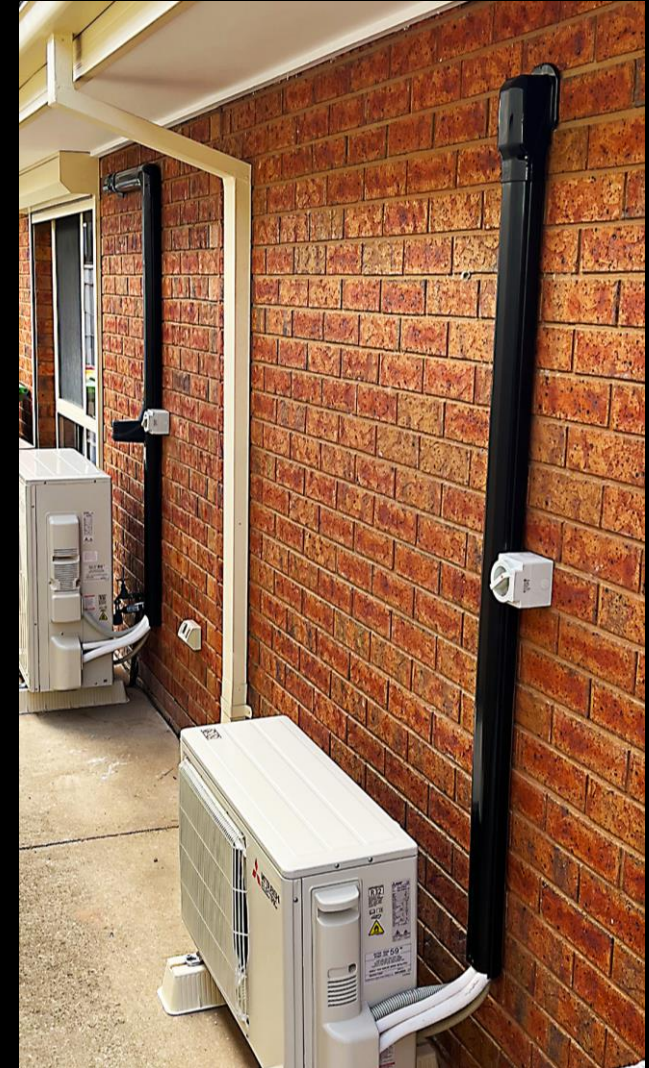

GALLERY | SLIMDUCT SD – Black in
AUS/NZ

INABA DENKO®

Installed by Premi air

Installed by Cool wave

GALLERY | SLIMDUCT SD – Black in
AUS/NZ

INABA DENKO®

Installed by **Dodds Heating & Cooling**

Installed by **Dodds Heating & Cooling**