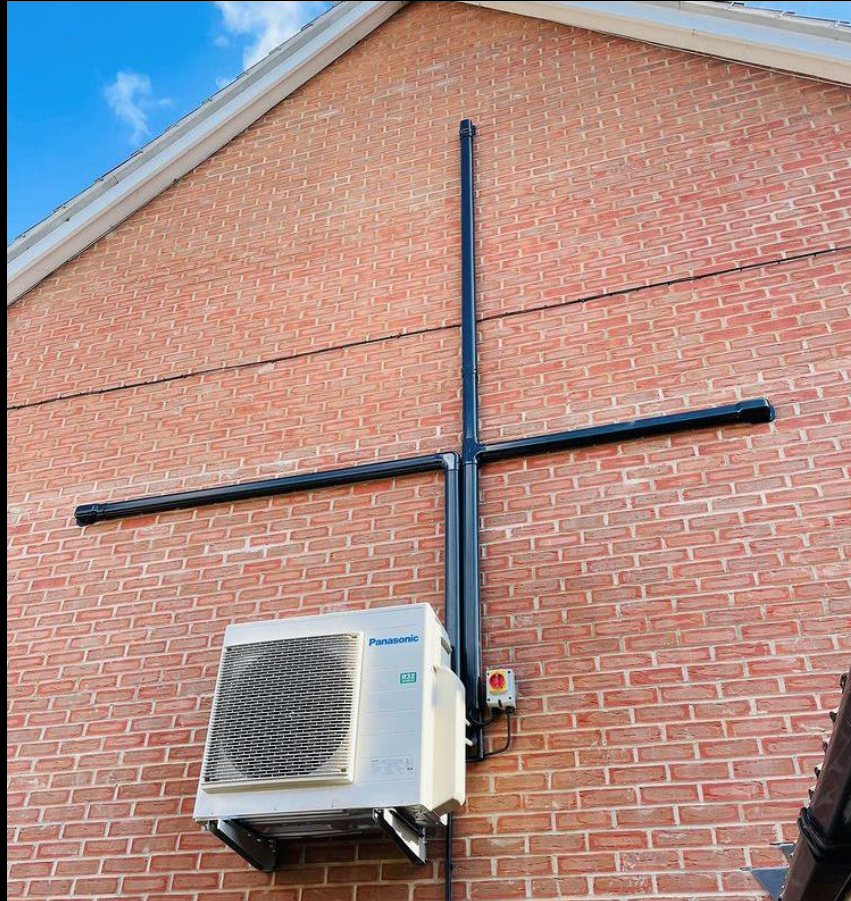

GALLERY | SLIMDUCT SD – Black in
AUS/NZ

INABA DENKO®

Installed by Premi air

Installed by Cool wave

GALLERY | SLIMDUCT SD – Black in
AUS/NZ

INABA DENKO®

Installed by **Dodds Heating & Cooling**

Installed by **Dodds Heating & Cooling**